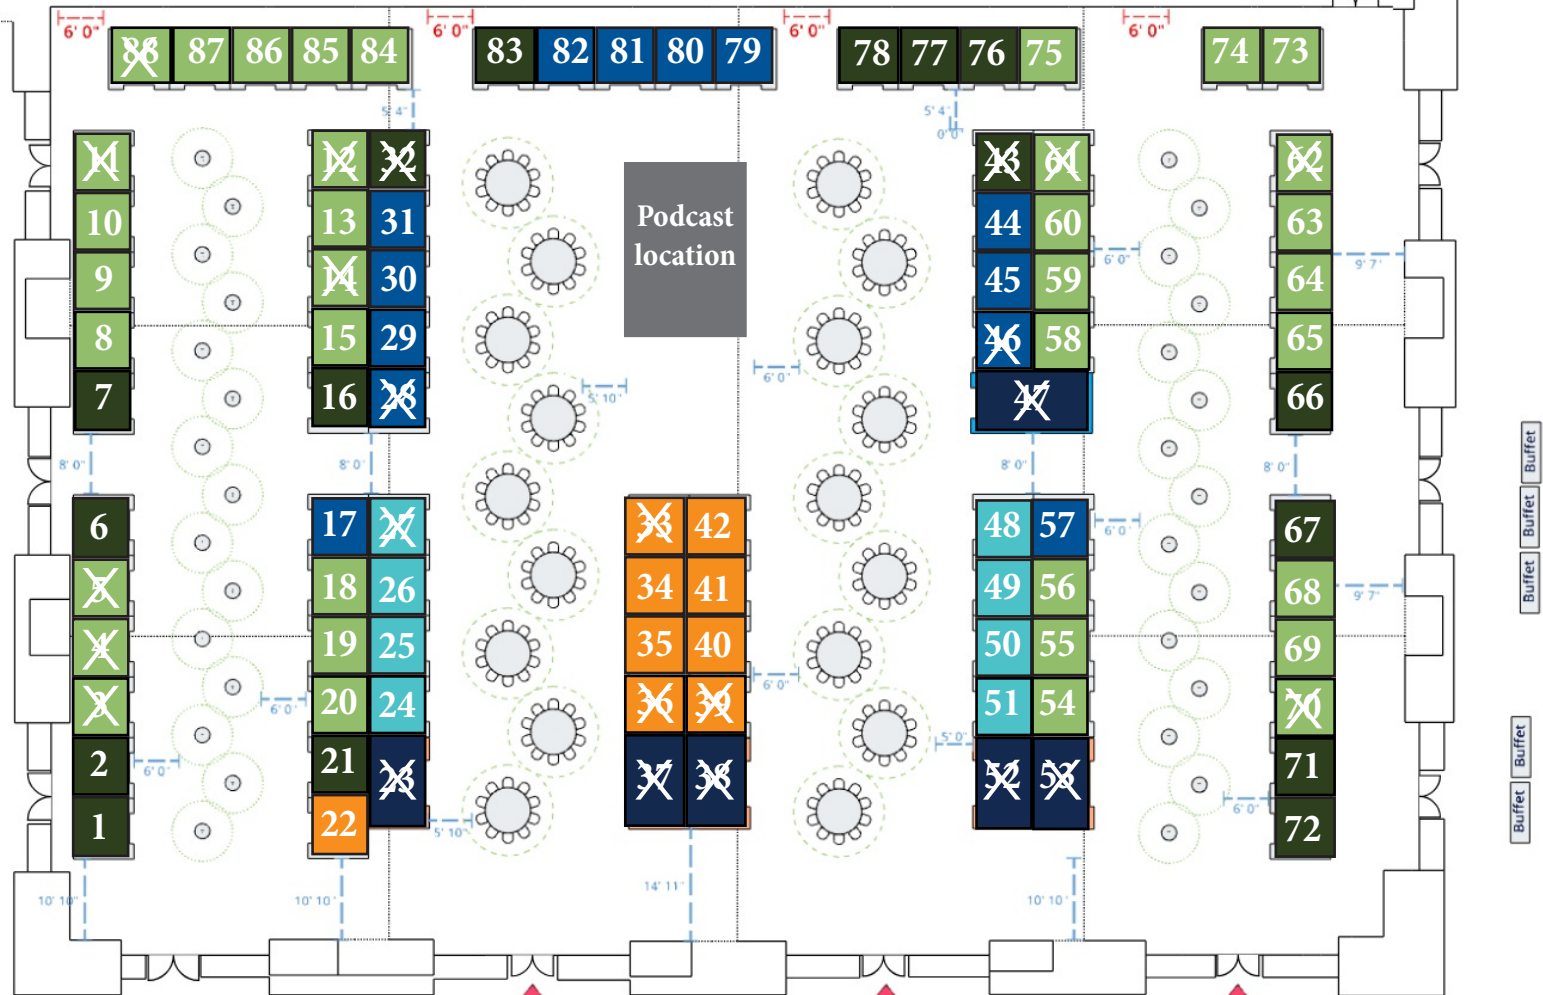

Exhibit Hall & Meal Space

Ryder Cup Ballroom West Prefunction

- Key:
- Tier 1
 - Tier 2
 - Tier 3
 - Tier 4
 - Tier 5
 - Tier 6

Ryder Cup Ballroom South Prefunction

20 Feet